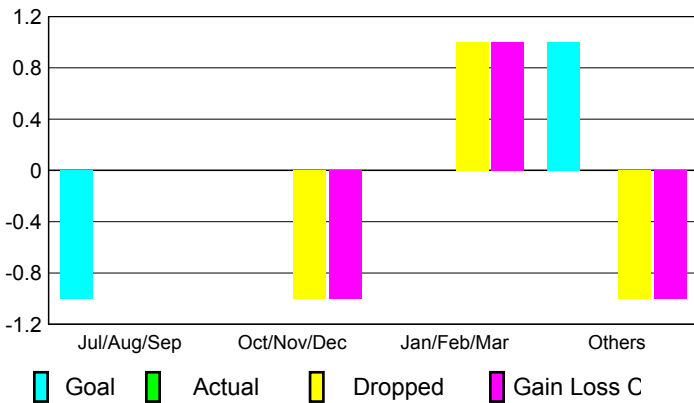

2008-2009 GMT Quarterly Report for District (or Undistricted) **District 101 S**

GMT: **JON BJARNI THORSTEINSSO**

Location: **SWEDEN**

GMT CA: **4**

CLUBS

Club Results 2008-2009

Clubs 2007-2008

Month	New Club Goal	Actual New Clubs	Actual Dropped Clubs	Gain/Loss of Clubs	Gain/Loss of Clubs
Jul/Aug/Sep	-1	0	0	0	0
Oct/Nov/Dec	0	0	-1	-1	0
Jan/Feb/Mar	0	0	1	1	0
Apr/May/June	1	0	-1	-1	0
Totals	0	0	-1	-1	0

Club Results 2008-2009

Goal, New, Dropped, Gain/Loss

Comparison of Club Gain/Loss

Current Year Compared to the Previous Year

YTD Status Quo Clubs 2008-2009

Status Quo Clubs Compared to Status Quo Members

MEMBERSHIP

Membership Results 2008-2009

Membership 2007-2008

Month	Net Memb Goal	Actual New Memb	Actual Dropped Memb	Gain/Loss of Memb	Gain/Loss of Memb
Jul/Aug/Sep	4	18	-28	-10	11
Oct/Nov/Dec	6	26	-27	-1	-23
Jan/Feb/Mar	5	38	-18	20	4
Apr/May/June	-2	28	-34	-6	-16
Totals	13	110	-107	3	-24