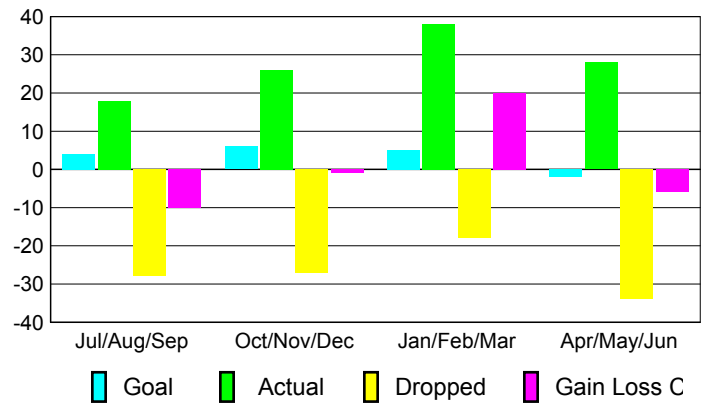

Membership Results 2008-2009

Goal, New, Dropped, Gain/Loss

Comparison of Membership Gain/Loss

Current Year Compared to the Previous Year