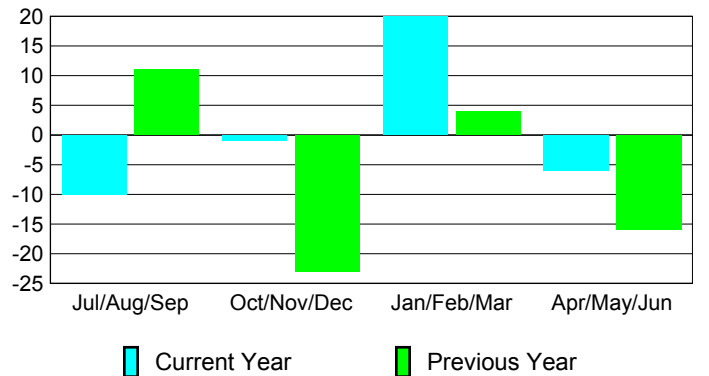

Club Results 2008-2009

Goal, New, Dropped, Gain/Loss

Comparison of Club Gain/Loss

Current Year Compared to the Previous Year

YTD Status Quo Clubs 2008-2009

Status Quo Clubs Compared to Status Quo Members

MEMBERSHIP

Membership Results 2008-2009

Membership 2007-2008

Month	Net Memb Goal	Actual New Memb	Actual Dropped Memb	Gain/Loss of Memb	Gain/Loss of Memb
Jul/Aug/Sep	4	18	-28	-10	11
Oct/Nov/Dec	6	26	-27	-1	-23
Jan/Feb/Mar	5	38	-18	20	4
Apr/May/June	-2	28	-34	-6	-16
Totals	13	110	-107	3	-24

Membership Results 2008-2009

Goal, New, Dropped, Gain/Loss

Comparison of Membership Gain/Loss

Current Year Compared to the Previous Year

Gender Comparison 2008-2009

Jul/Aug/Sep

Oct/Nov/Dec

Jan/Feb/Mar

Apr/May/June

Male

Female